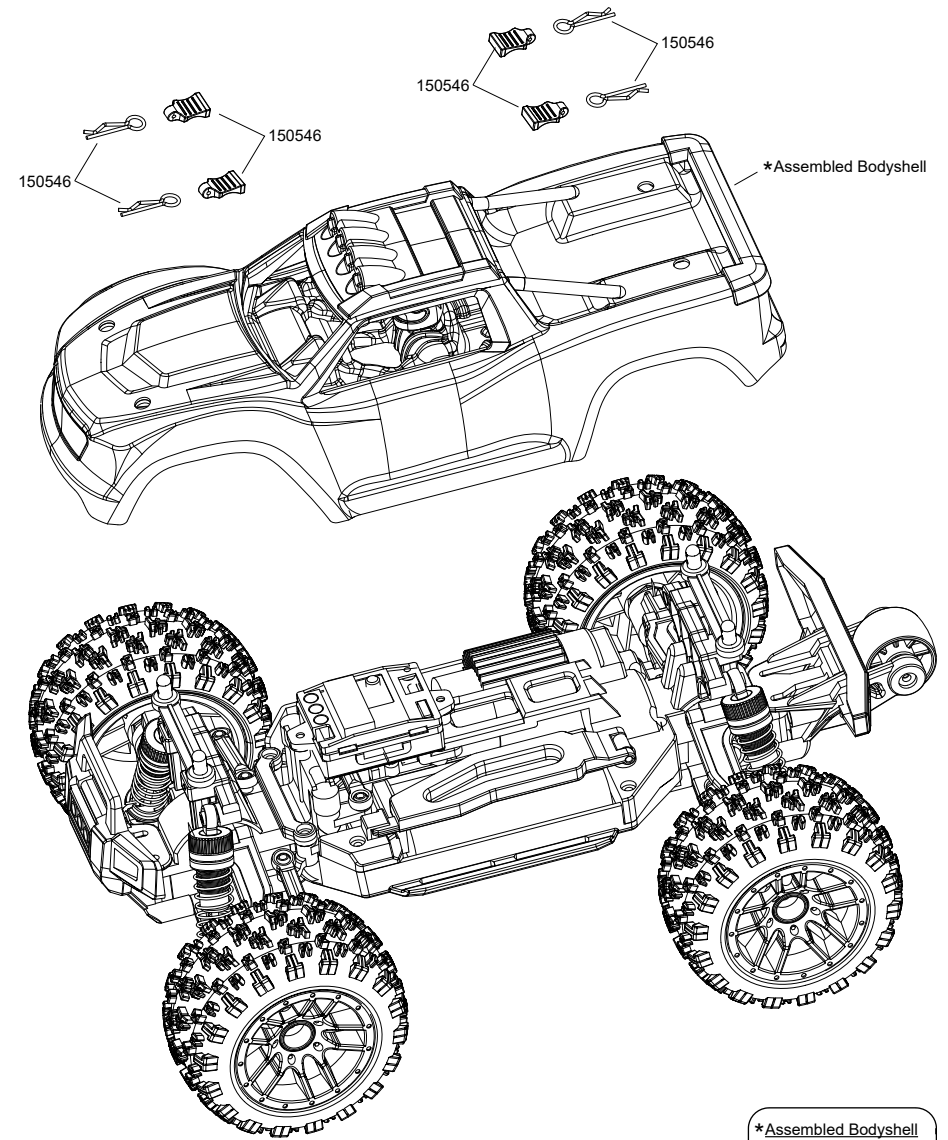

4-2

Optional Parts *Pièces en option* Optionale Teile *Partes opcionales*

Parts #	Description
150555	Aluminum Oil-Filled Shock Absorber Set (Blue/4pcs)
150556	Aluminum Oil-Filled Shock Absorber Set (Red/4pcs)
150557	Aluminum Oil-Filled Shock Absorber Set (Orange/4pcs)
150558	Aluminum Oil-Filled Shock Absorber Set (Green/4pcs)
150559	Steel Rear Driveshaft and Axle Set (2pcs)
150560	Steel Front Universal Driveshaft Set (2pcs)
150561	Steel Drive Cup Set (2pcs)

150530 Hardware Set

- Ⓐ Pan Head TP. Screw 2.6x8mm
- Ⓑ Pan Head TP. Screw 2.6x6mm
- Ⓒ Step Screw 3x8mm
- Ⓓ Flanged Screw 2.5x8mm
- Ⓔ Flanged TP. Screw 2.3x5mm
- Ⓕ Flat Head Screw 2.5x6mm
- Ⓖ Flat Head TP. Screw 2.6x5mm
- Ⓗ Pan Head TP. Screw 2.3x6mm
- Ⓙ Flat Head TP. Screw 2.6x8mm
- Ⓚ Pan Head TP. Screw 1.7x7mm
- Ⓛ Flanged TP. Screw 2.6x6mm
- Ⓜ Pan Head Screw 3x12mm
- Ⓝ Pivot Ball Screw