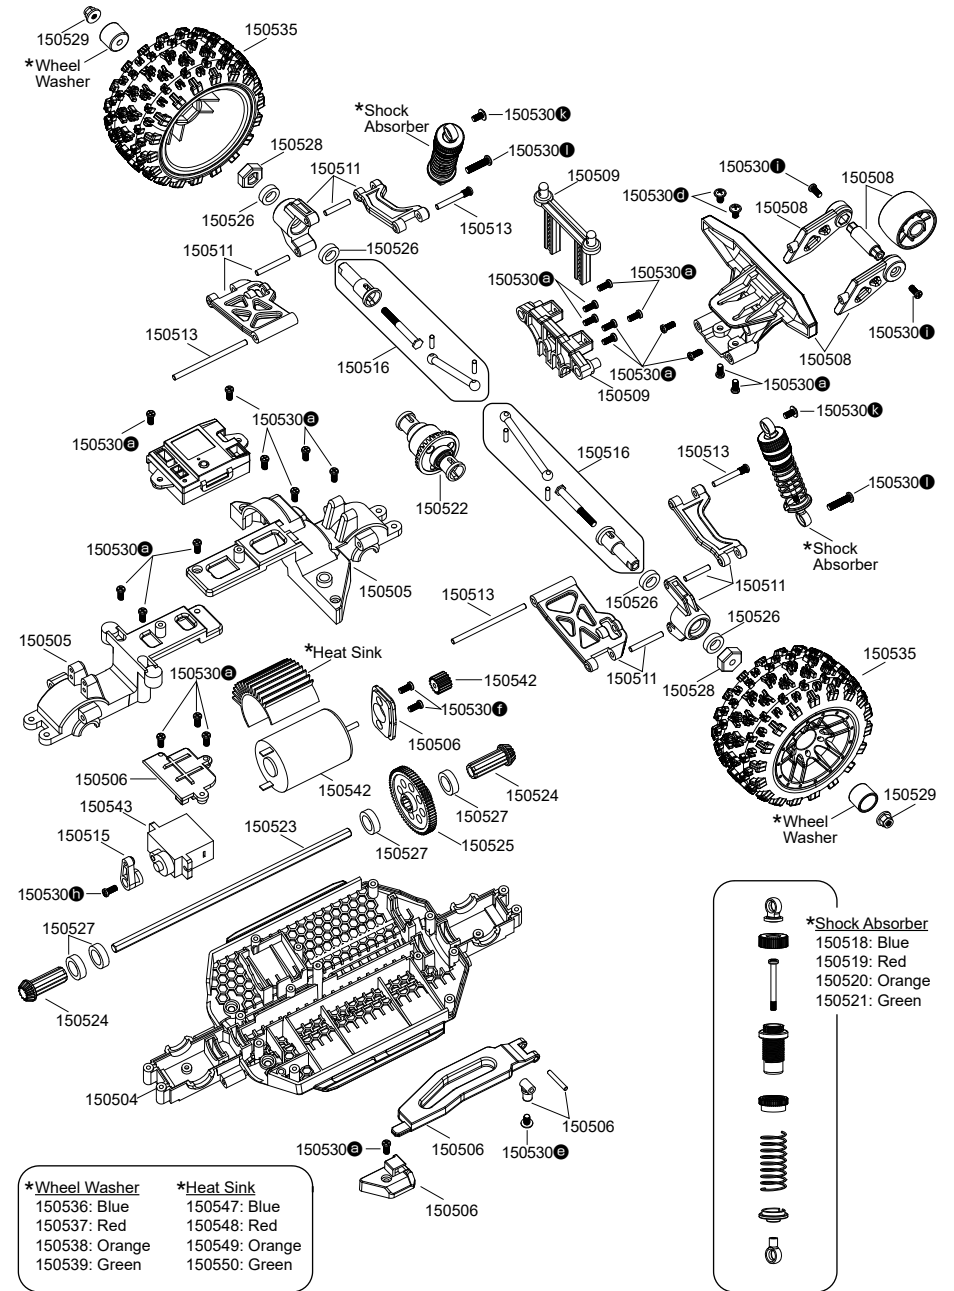

150530 Hardware Set

- Ⓐ Pan Head TP. Screw 2.6x8mm
- Ⓑ Pan Head TP. Screw 2.6x6mm
- Ⓒ Step Screw 3x8mm
- Ⓓ Flanged Screw 2.5x8mm
- Ⓔ Flanged TP. Screw 2.3x5mm
- Ⓕ Flat Head Screw 2.5x6mm
- Ⓖ Flat Head TP. Screw 2.6x5mm
- Ⓗ Pan Head TP. Screw 2.3x6mm
- Ⓙ Flat Head TP. Screw 2.6x8mm
- Ⓚ Pan Head TP. Screw 1.7x7mm
- Ⓛ Flanged TP. Screw 2.6x6mm
- Ⓜ Pan Head Screw 3x12mm
- Ⓝ Pivot Ball Screw