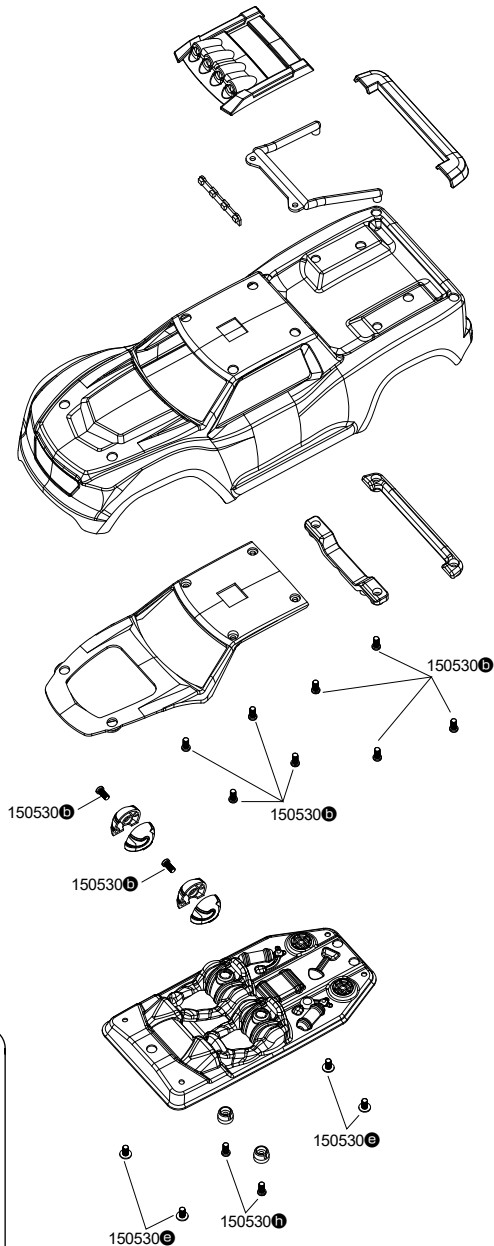

150530 Hardware Set

- Ⓐ Pan Head TP. Screw 2.6x8mm
- Ⓑ Pan Head TP. Screw 2.6x6mm
- Ⓒ Step Screw 3x8mm
- Ⓓ Flanged Screw 2.5x8mm
- Ⓔ Flanged TP. Screw 2.3x5mm
- Ⓕ Flat Head Screw 2.5x6mm
- Ⓖ Flat Head TP. Screw 2.6x5mm
- Ⓗ Pan Head TP. Screw 2.3x6mm
- Ⓙ Flat Head TP. Screw 2.6x8mm
- Ⓚ Pan Head TP. Screw 1.7x7mm
- Ⓛ Flanged TP. Screw 2.6x6mm
- Ⓜ Pan Head Screw 3x12mm
- Ⓝ Pivot Ball Screw