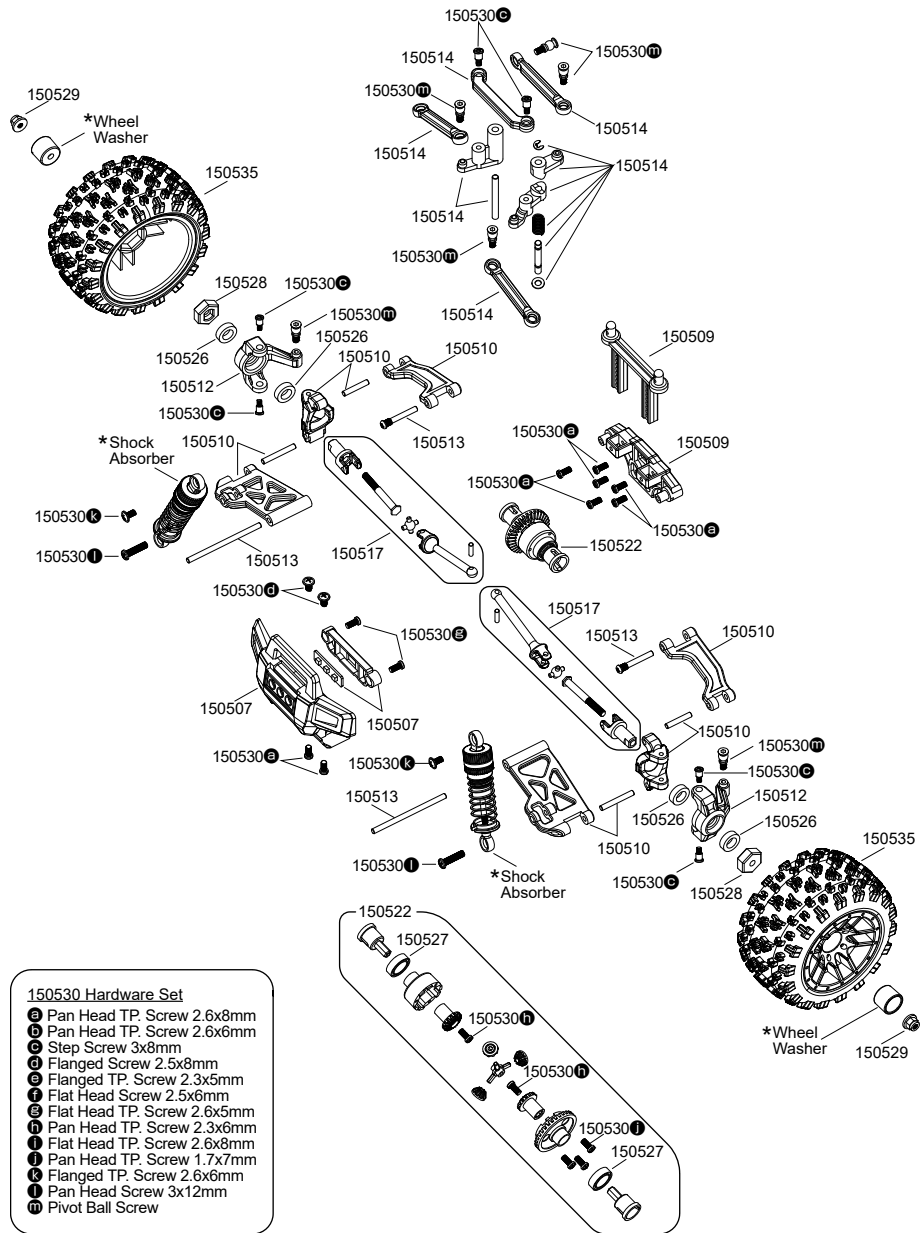

150530 Hardware Set

- Ⓐ Pan Head TP. Screw 2.6x8mm
- Ⓑ Pan Head TP. Screw 2.6x6mm
- Ⓒ Step Screw 3x8mm
- Ⓓ Flanged Screw 2.5x8mm
- Ⓔ Flanged TP. Screw 2.3x5mm
- Ⓕ Flat Head Screw 2.5x6mm
- Ⓖ Flat Head TP. Screw 2.6x5mm
- Ⓗ Pan Head TP. Screw 2.3x6mm
- Ⓙ Flat Head TP. Screw 2.6x8mm
- Ⓚ Pan Head TP. Screw 1.7x7mm
- Ⓛ Flanged TP. Screw 2.6x6mm
- Ⓜ Pan Head Screw 3x12mm
- Ⓝ Pivot Ball Screw